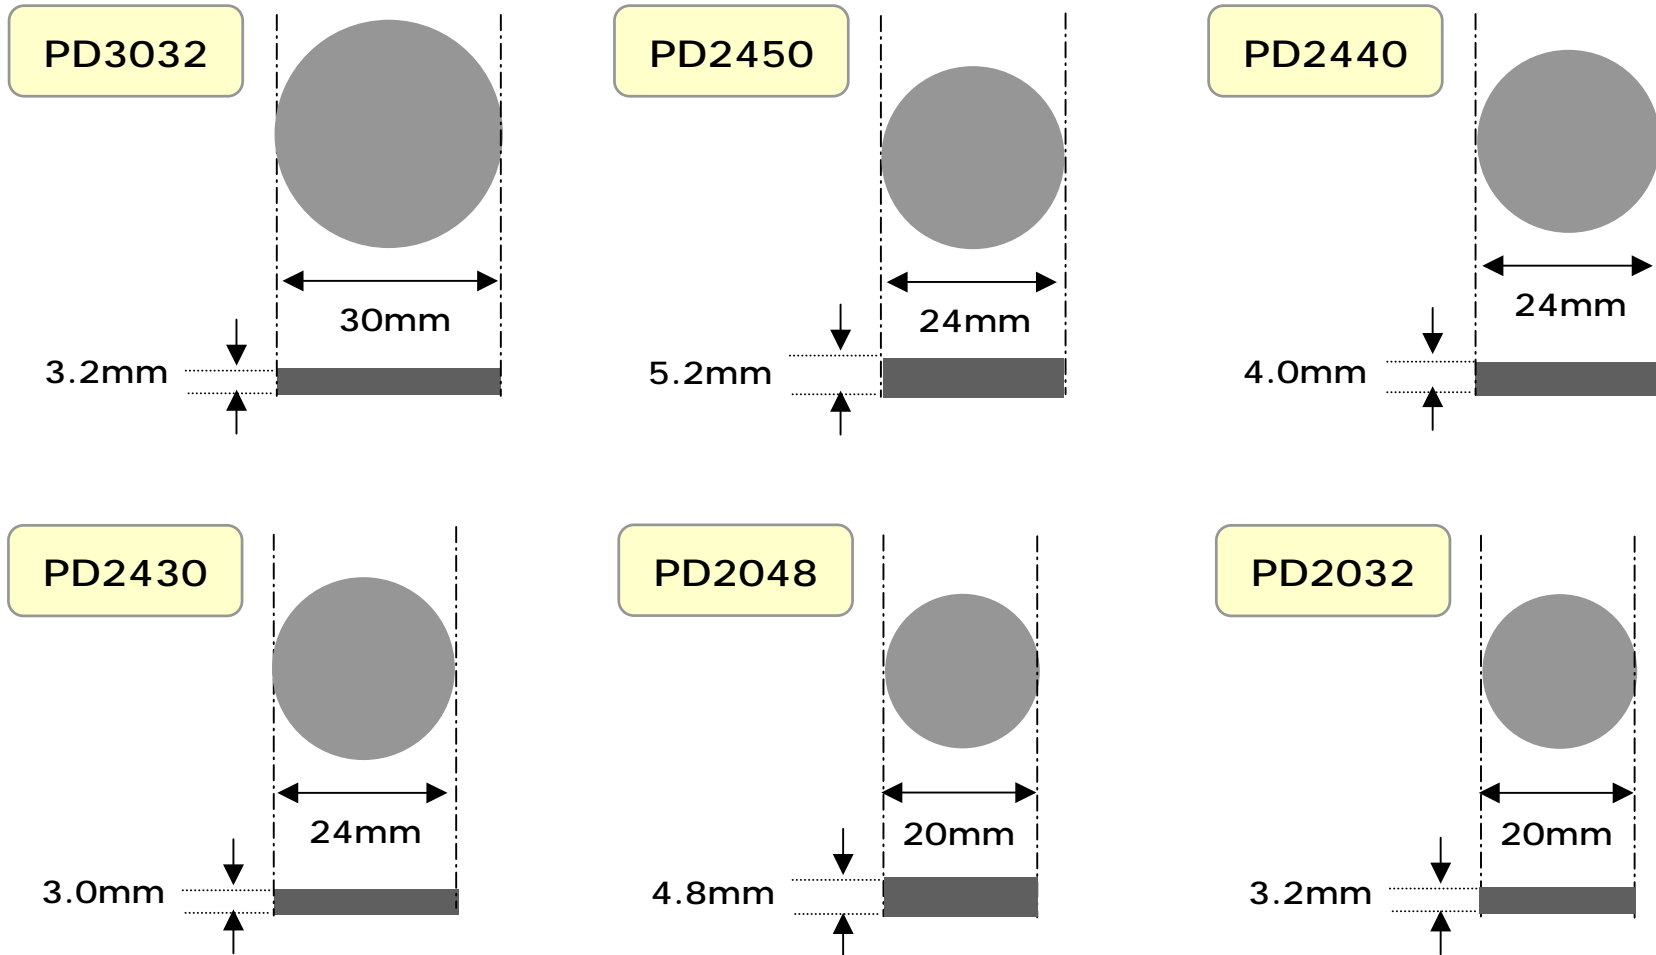

Powerdisc™ Real Size

* Print out in A4 sheet to match the real size.